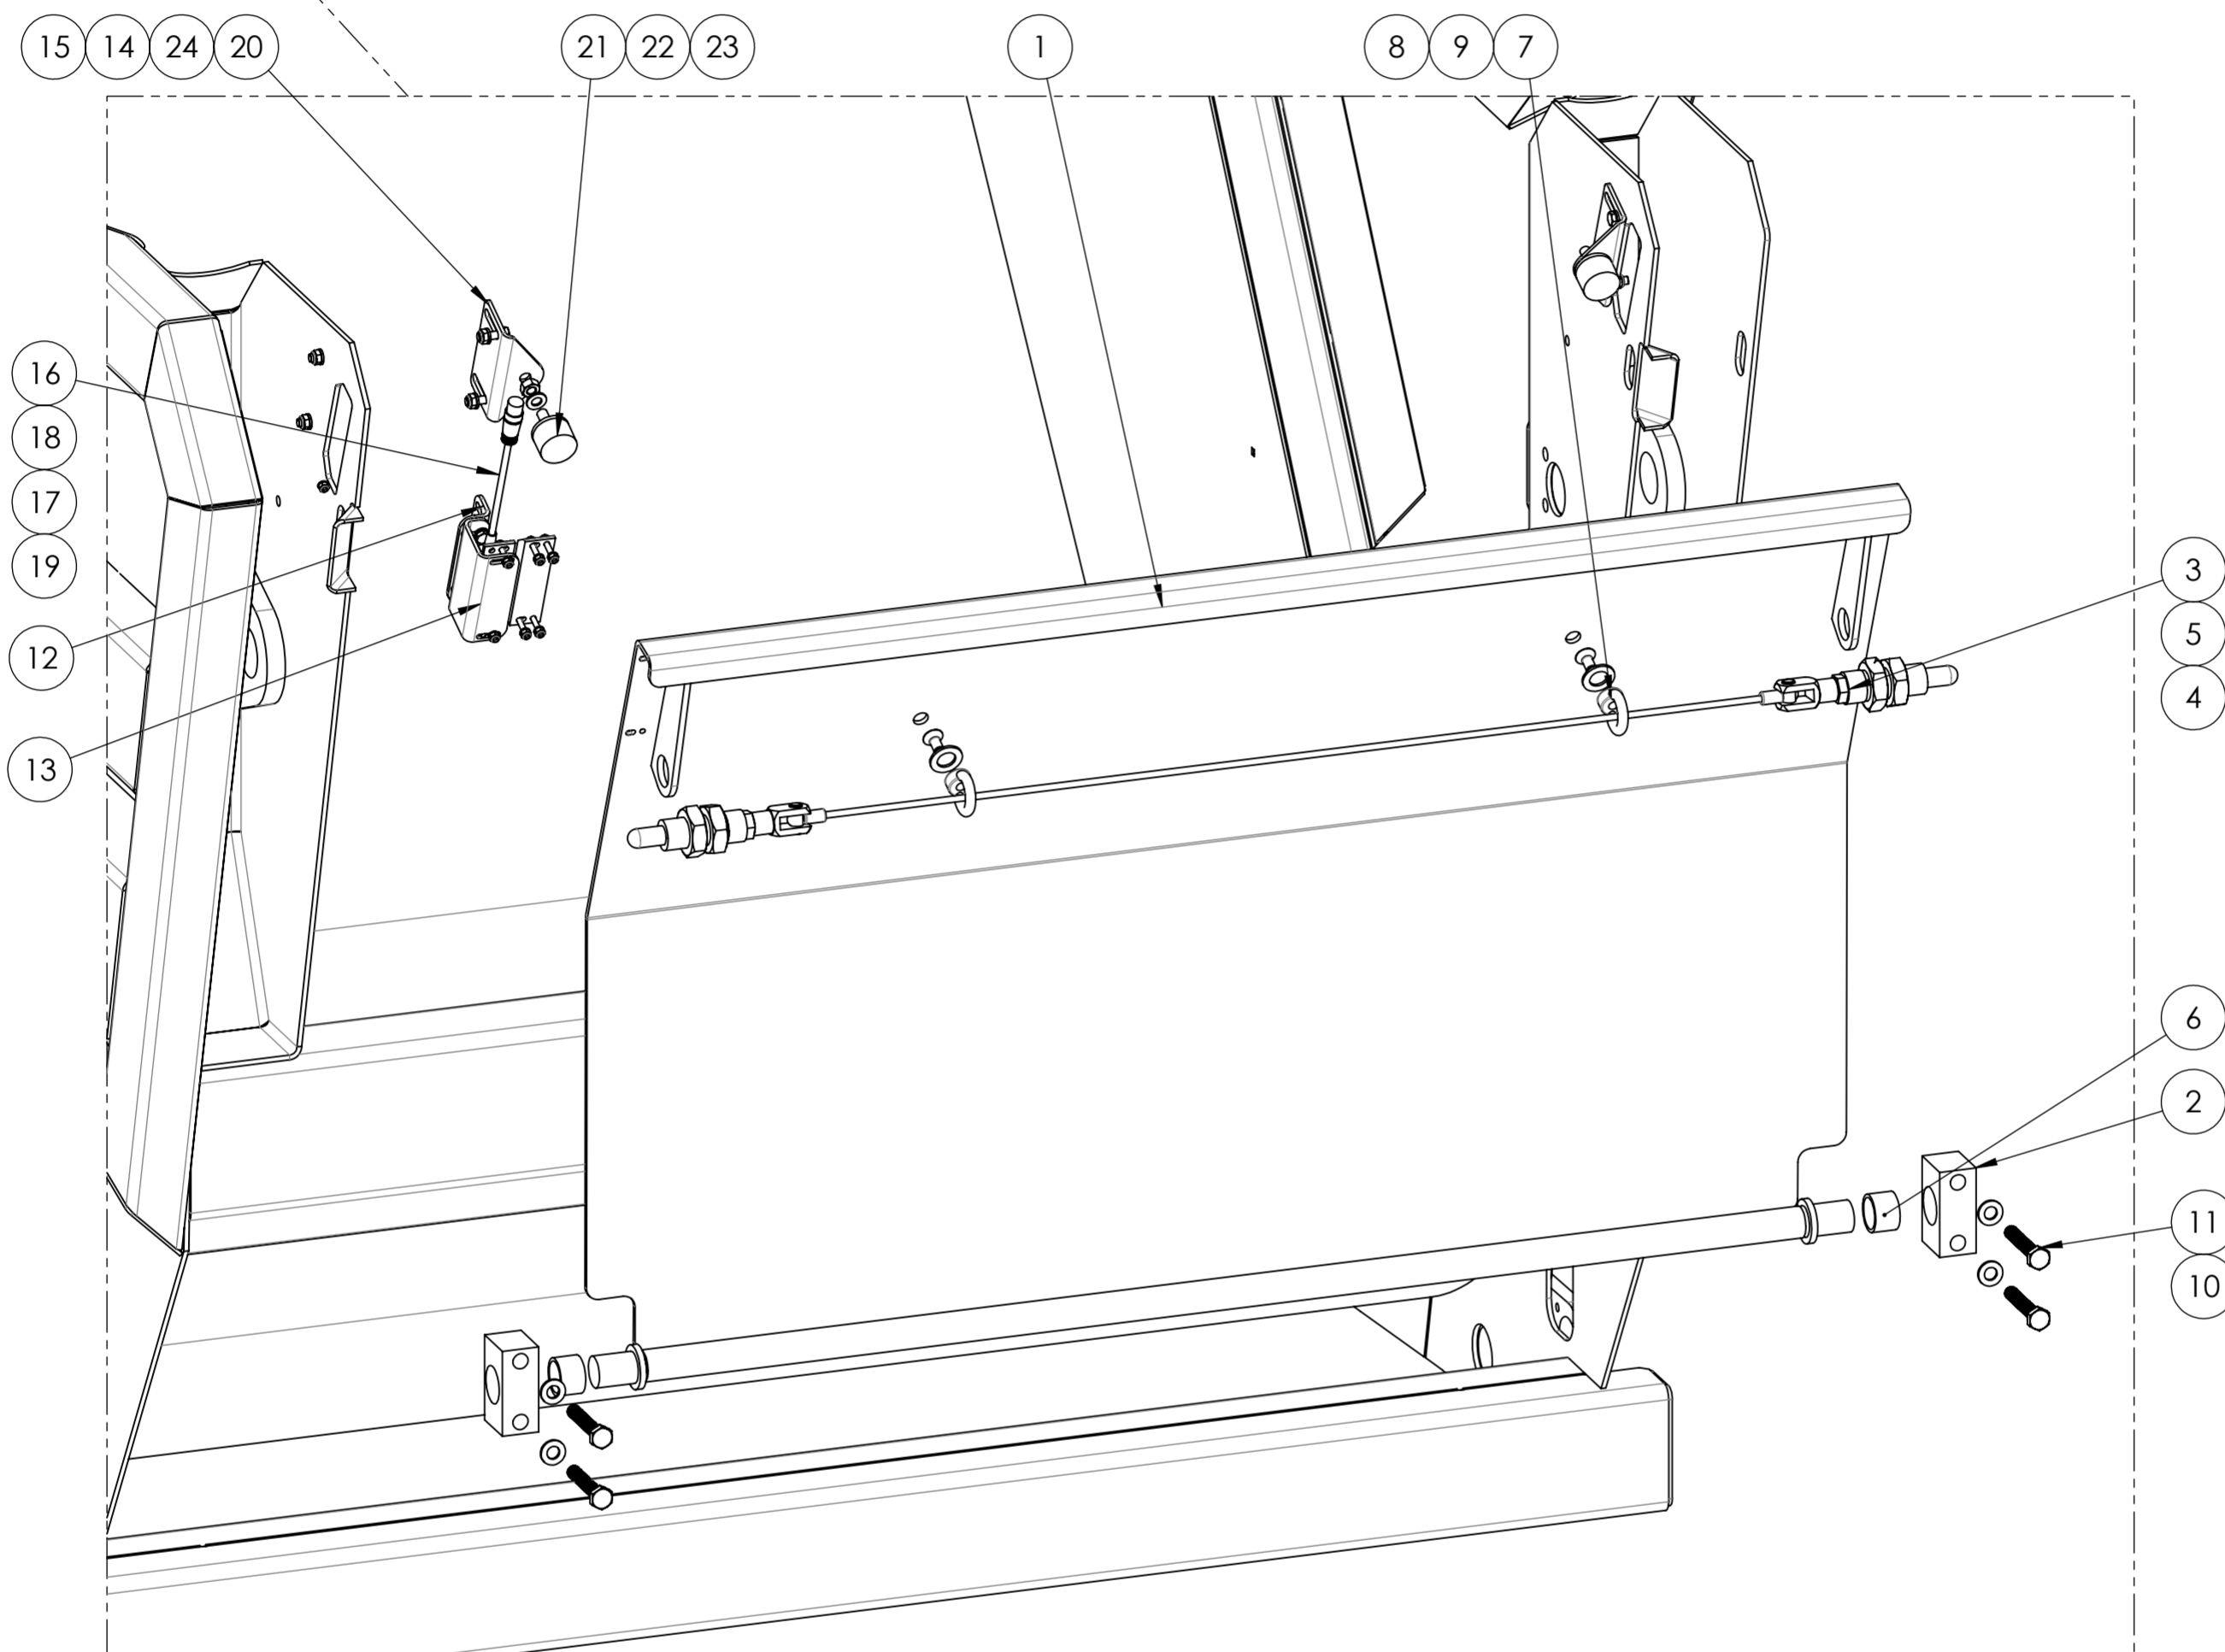

Index

Foldable Guideflap Twin Spare parts

Page 1.	Index
Page 2-3.	Fällbart spillskydd Twin bred - Foldable Guideflap Twin wide
Page 4-5.	Fällbart spillskydd Twin smal - Foldable Guideflap Twin narrow

Note! The images are for reference only.
Components marked with * contact
spare part branch.

Foldable Guideflap Twin wide Spare parts

Note! The images are for reference only.
Components marked with * contact
spare part branch.

24	Skruv	Screw	1505142	
23	Mutter	Nut	1504835	
22	Bricka	Washer	1504899	
21	Vibrationsdämpare	Damper	1506606	
20	Fäste	Bracket	1512721	
19	Låsmutter	Locking nut	1505333	
18	Skruv	Screw	1525711	1
17	Bricka	Washer	1505143	
16	Magnetgivare	Sensor	1504950	
15	Låsmutter	Locking nut	1505256	
14	Bricka	Washer	1504898	
13	Givarfäste	Sensor bracket	1509896	2
12	Givarfäste	Sensor bracket	1509897	3
11	Skruv	Screw	1505538	
10	Bricka	Washer	1504900	
9	Skruv	Screw	1505155	
8	Bricka	Washer	1504902	
7	Lyftögla	Eyebolt	1508750	
6	Bussning	Bushing	1505764	
5	Boxlåswire	Wire	1509868	2
4	Mutter	Nut	1505298	
3	Boxlås med ögla	Locking device	1507977	
2	Lagerhus	Bearing housing	1507842	
1	Spillskydd bred twin	Guideflap	1520739	
ITEM NO.	Benämning	Title	Part no	YAP.Rev

Note! The images are for reference only. Components marked with * contact spare part branch.

Foldable Guideflap Twin narrow Spare parts

Note! The images are for reference only.
Components marked with * contact
spare part branch.