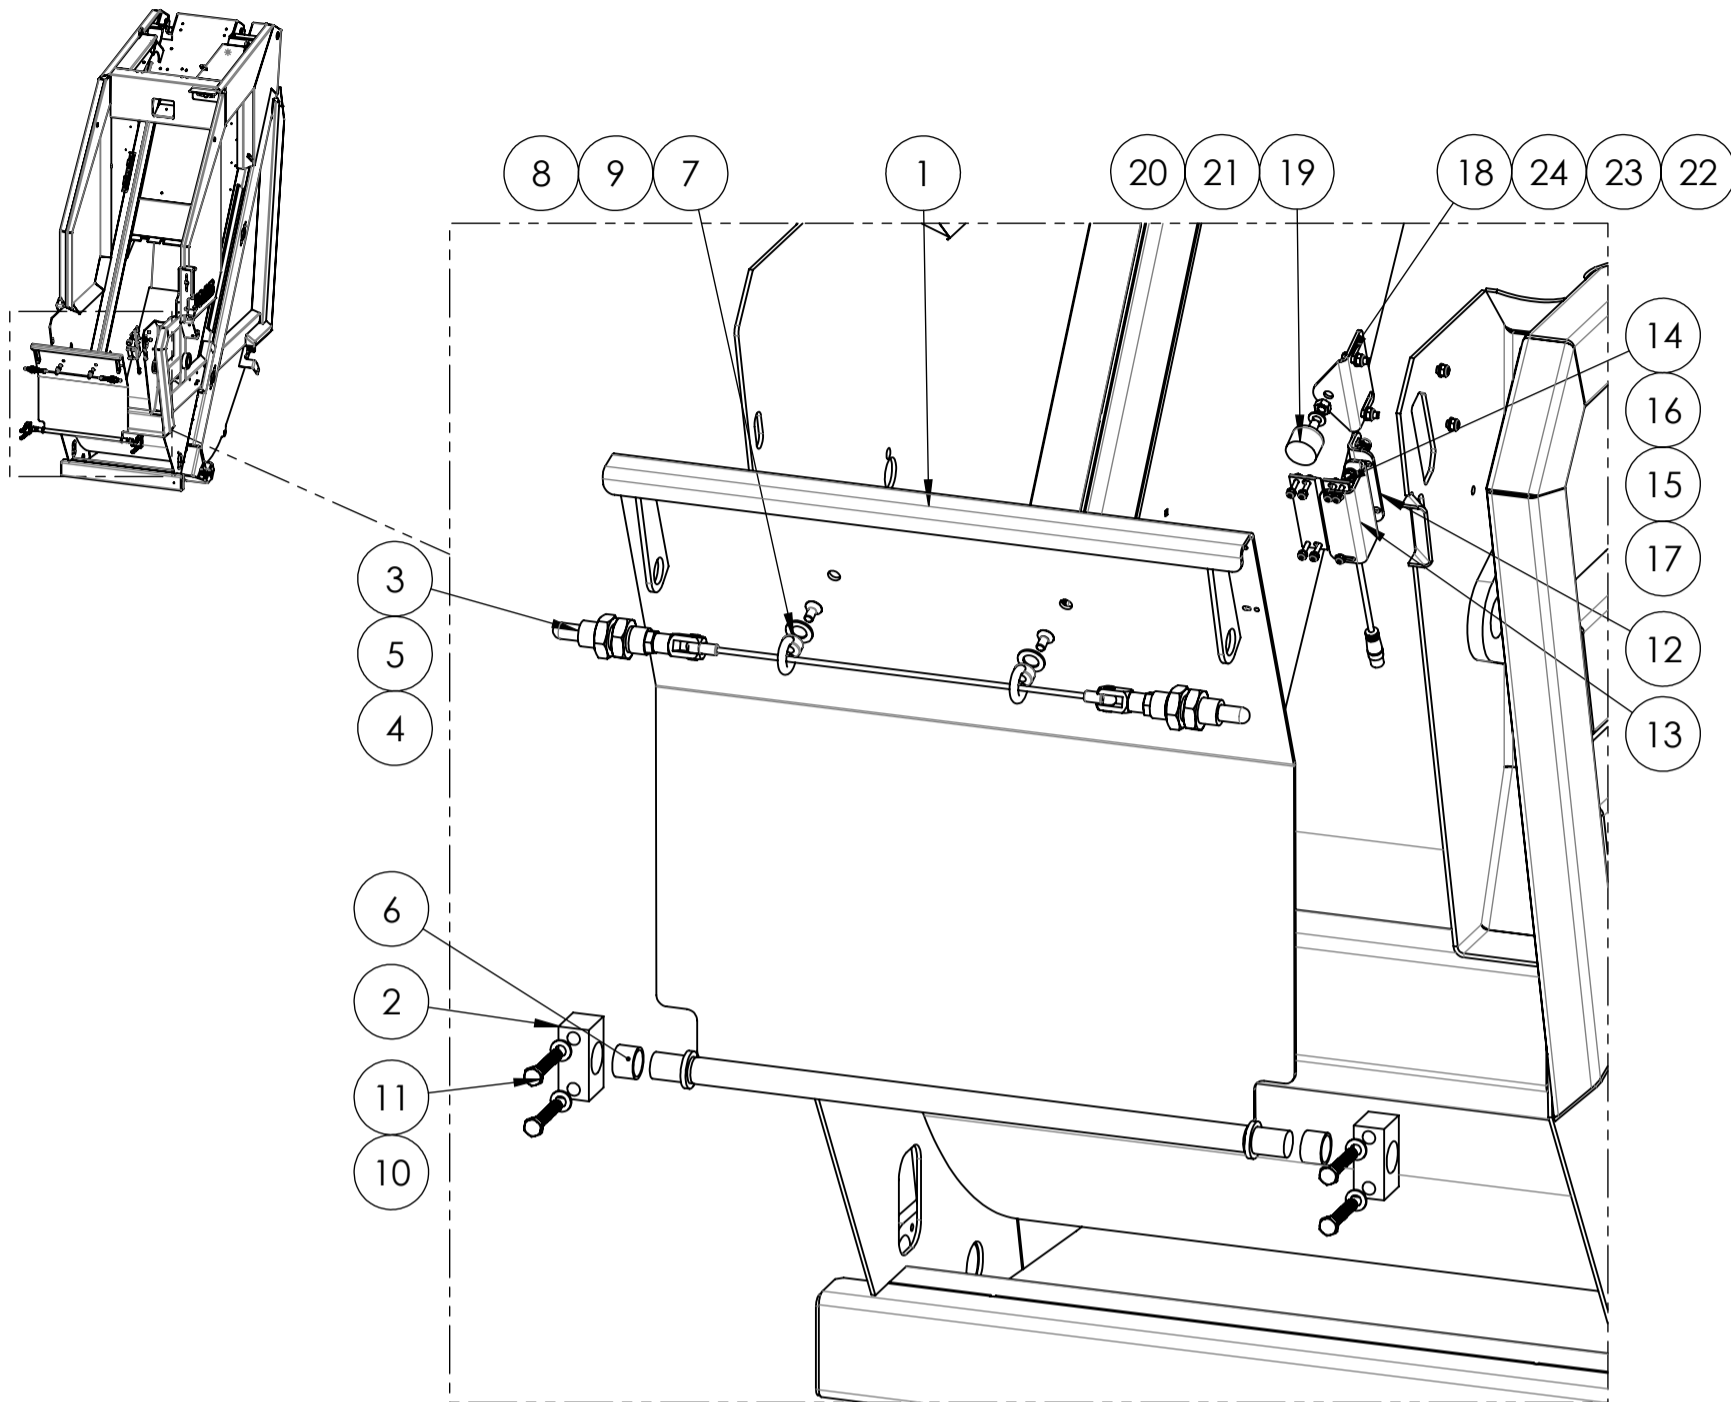

Index

Foldable Guideflap Twin Spare parts

Page 1.	Index
Page 2-3.	Fällbart spillskydd Twin bred - Foldable Guideflap Twin wide
Page 4-5.	Fällbart spillskydd Twin smal - Foldable Guideflap Twin narrow

Note! The images are for reference only.
Components marked with * contact
spare part branch.

Foldable Guideflap Twin wide Spare parts

Note! The images are for reference only.
Components marked with * contact
spare part branch.

24	Skruv	Screw	1505142	
23	Mutter	Nut	1504835	
22	Bricka	Washer	1504899	
21	Vibrationsdämpare	Damper	1506606	
20	Fäste	Bracket	1512721	
19	Låsmutter	Locking nut	1505333	
18	Skruv	Screw	1525711	1
17	Bricka	Washer	1505143	
16	Magnetgivare	Sensor	1504950	
15	Låsmutter	Locking nut	1505256	
14	Bricka	Washer	1504898	
13	Givarfäste	Sensor bracket	1509896	2
12	Givarfäste	Sensor bracket	1509897	3
11	Skruv	Screw	1505538	
10	Bricka	Washer	1504900	
9	Skruv	Screw	1505155	
8	Bricka	Washer	1504902	
7	Lyftögla	Eyebolt	1508750	
6	Bussning	Bushing	1505764	
5	Boxlåswire	Wire	1509868	2
4	Mutter	Nut	1505298	
3	Boxlås med ögla	Locking device	1507977	
2	Lagerhus	Bearing housing	1507842	
1	Spillskydd bred twin	Guideflap	1520739	
ITEM NO.	Benämning	Title	Part no	YAP.Rev

Note! The images are for reference only. Components marked with * contact spare part branch.

Foldable Guideflap Twin narrow Spare parts

Note! The images are for reference only.
Components marked with * contact
spare part branch.