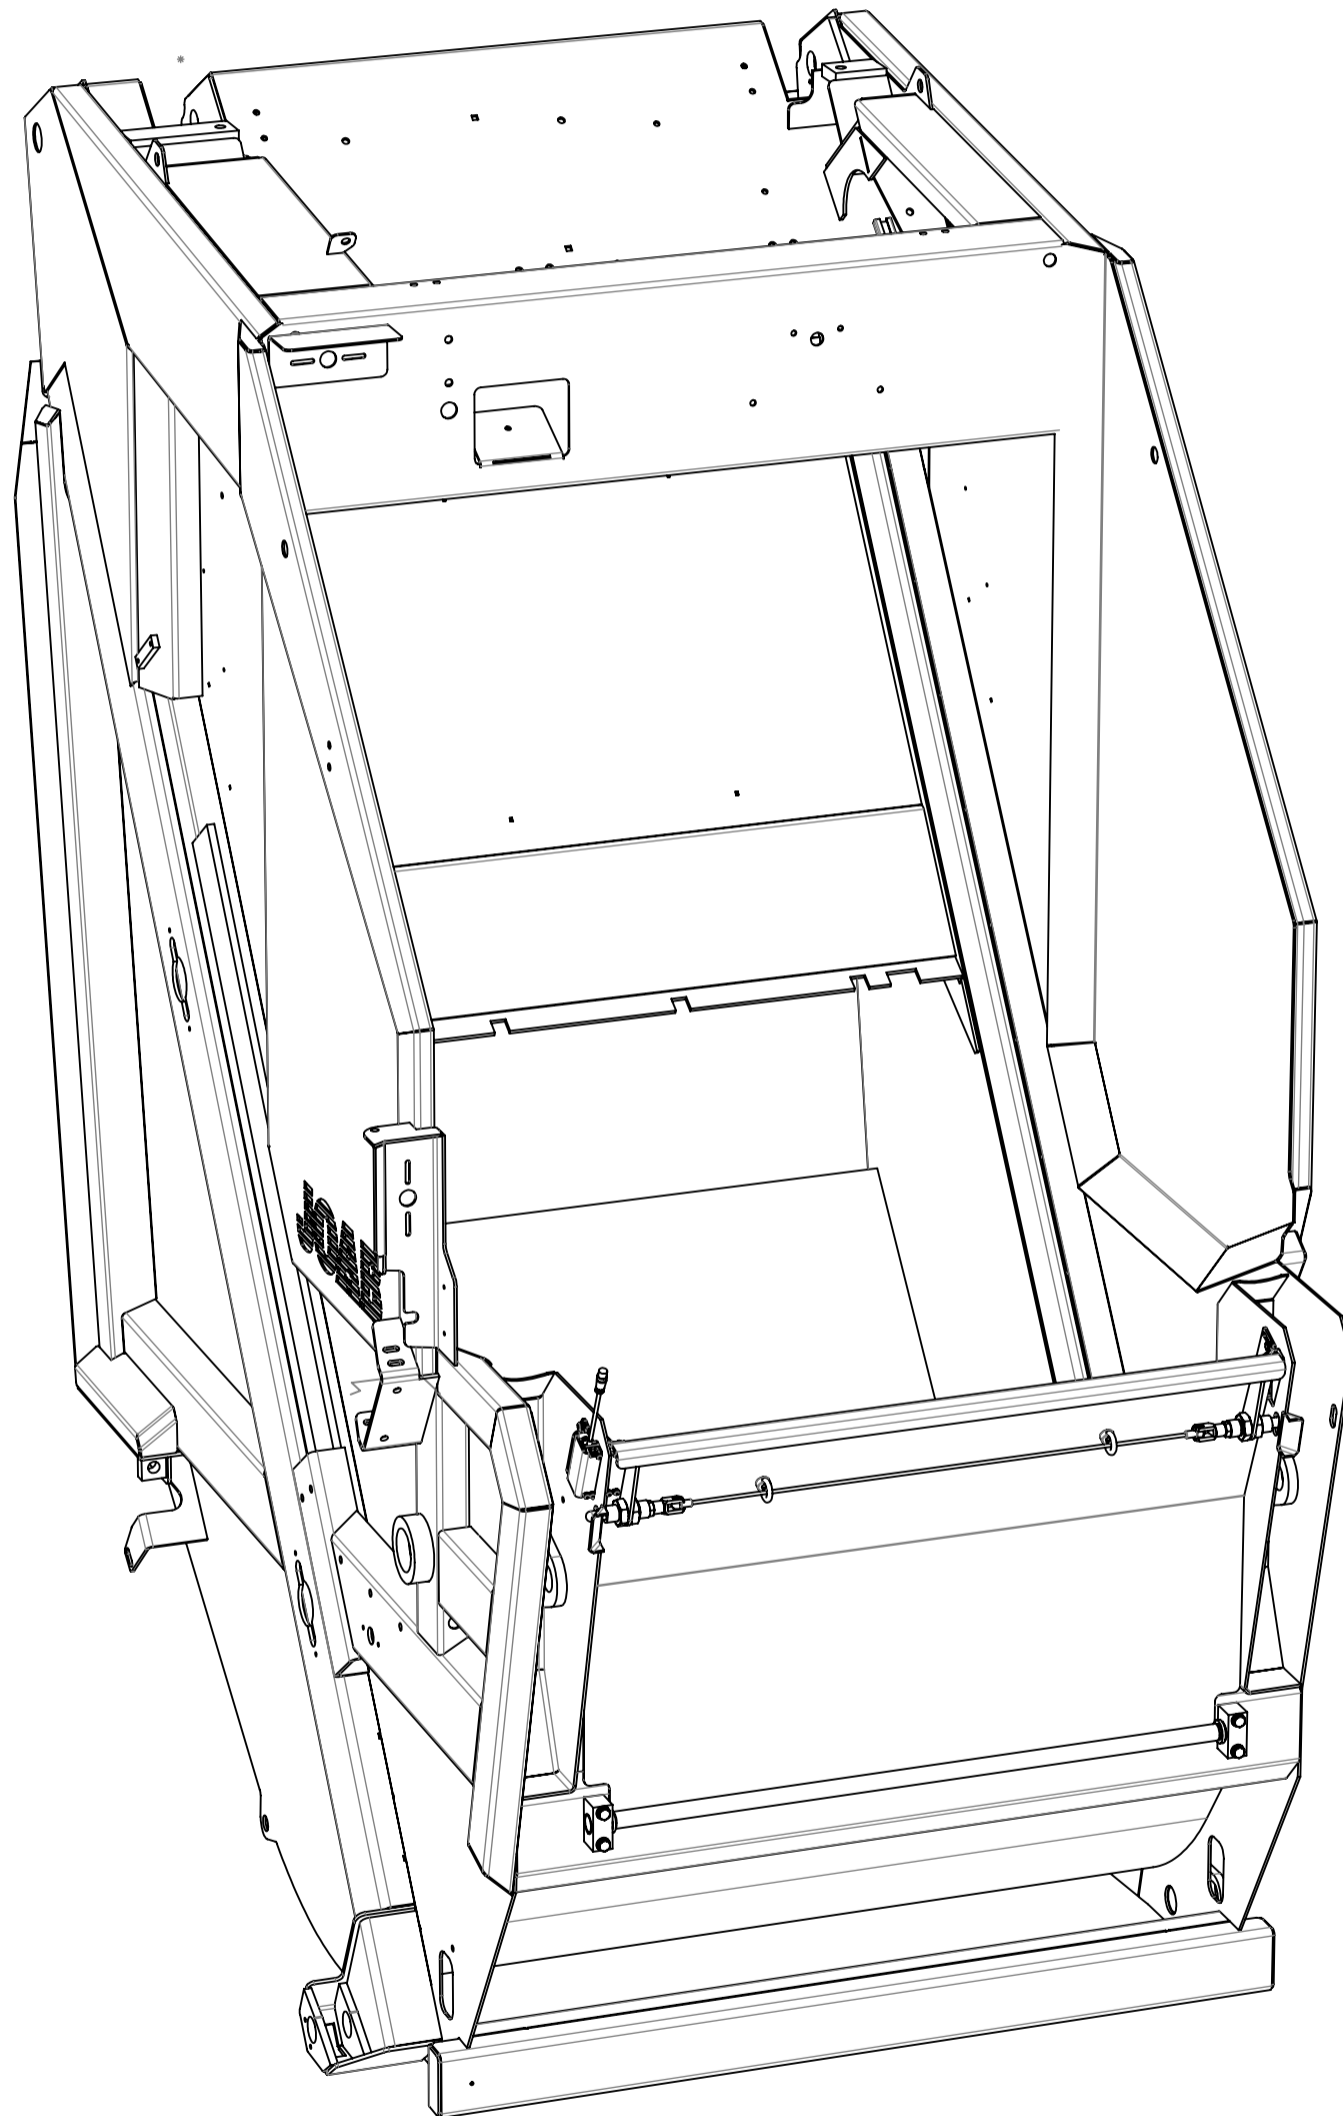

Index

Foldable Guideflap Twin Spare parts

Page 1.	Index
Page 2-3.	Fällbart spillskydd Twin bred - Foldable Guideflap Twin wide
Page 4-5.	Fällbart spillskydd Twin smal - Foldable Guideflap Twin narrow

Note! The images are for reference only.
Components marked with * contact
spare part branch.

Foldable Guideflap Twin wide Spare parts

Note! The images are for reference only.
Components marked with * contact
spare part branch.

24	Skruv	Screw	1505142	
23	Mutter	Nut	1504835	
22	Bricka	Washer	1504899	
21	Vibrationsdämpare	Damper	1506606	
20	Fäste	Bracket	1512721	
19	Låsmutter	Locking nut	1505333	
18	Skruv	Screw	1525711	1
17	Bricka	Washer	1505143	
16	Magnetgivare	Sensor	1504950	
15	Låsmutter	Locking nut	1505256	
14	Bricka	Washer	1504898	
13	Givarfäste	Sensor bracket	1509896	2
12	Givarfäste	Sensor bracket	1509897	3
11	Skruv	Screw	1505538	
10	Bricka	Washer	1504900	
9	Skruv	Screw	1505155	
8	Bricka	Washer	1504902	
7	Lyftögla	Eyebolt	1508750	
6	Bussning	Bushing	1505764	
5	Boxlåswire	Wire	1509868	2
4	Mutter	Nut	1505298	
3	Boxlås med ögla	Locking device	1507977	
2	Lagerhus	Bearing housing	1507842	
1	Spillskydd bred twin	Guideflap	1520739	
ITEM NO.	Benämning	Title	Part no	YAP.Rev

Note! The images are for reference only. Components marked with * contact spare part branch.

Foldable Guideflap Twin narrow Spare parts

Note! The images are for reference only.
Components marked with * contact
spare part branch.