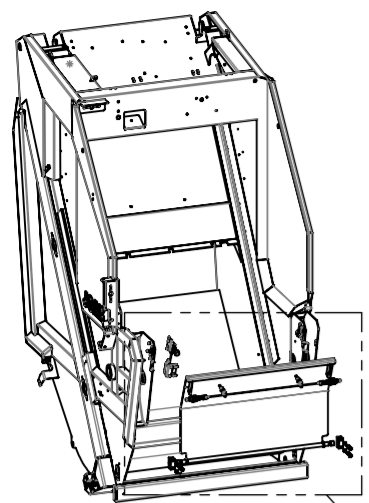

Index

Foldable Guideflap Twin Spare parts

Page 1.	Index
Page 2-3.	Fällbart spillskydd Twin bred - Foldable Guideflap Twin wide
Page 4-5.	Fällbart spillskydd Twin smal - Foldable Guideflap Twin narrow

Note! The images are for reference only.
Components marked with * contact
spare part branch.

Foldable Guideflap Twin wide Spare parts

Note! The images are for reference only.
Components marked with * contact
spare part branch.

24	Skruv	Screw	1505142	
23	Mutter	Nut	1504835	
22	Bricka	Washer	1504899	
21	Vibrationsdämpare	Damper	1506606	
20	Fäste	Bracket	1512721	
19	Låsmutter	Locking nut	1505333	
18	Skruv	Screw	1525711	1
17	Bricka	Washer	1505143	
16	Magnetgivare	Sensor	1504950	
15	Låsmutter	Locking nut	1505256	
14	Bricka	Washer	1504898	
13	Givarfäste	Sensor bracket	1509896	2
12	Givarfäste	Sensor bracket	1509897	3
11	Skruv	Screw	1505538	
10	Bricka	Washer	1504900	
9	Skruv	Screw	1505155	
8	Bricka	Washer	1504902	
7	Lyftögla	Eyebolt	1508750	
6	Bussning	Bushing	1505764	
5	Boxlåswire	Wire	1509868	2
4	Mutter	Nut	1505298	
3	Boxlås med ögla	Locking device	1507977	
2	Lagerhus	Bearing housing	1507842	
1	Spillskydd bred twin	Guideflap	1520739	
ITEM NO.	Benämning	Title	Part no	YAP.Rev

Note! The images are for reference only. Components marked with * contact spare part branch.

Foldable Guideflap Twin narrow Spare parts

Note! The images are for reference only.
Components marked with * contact
spare part branch.