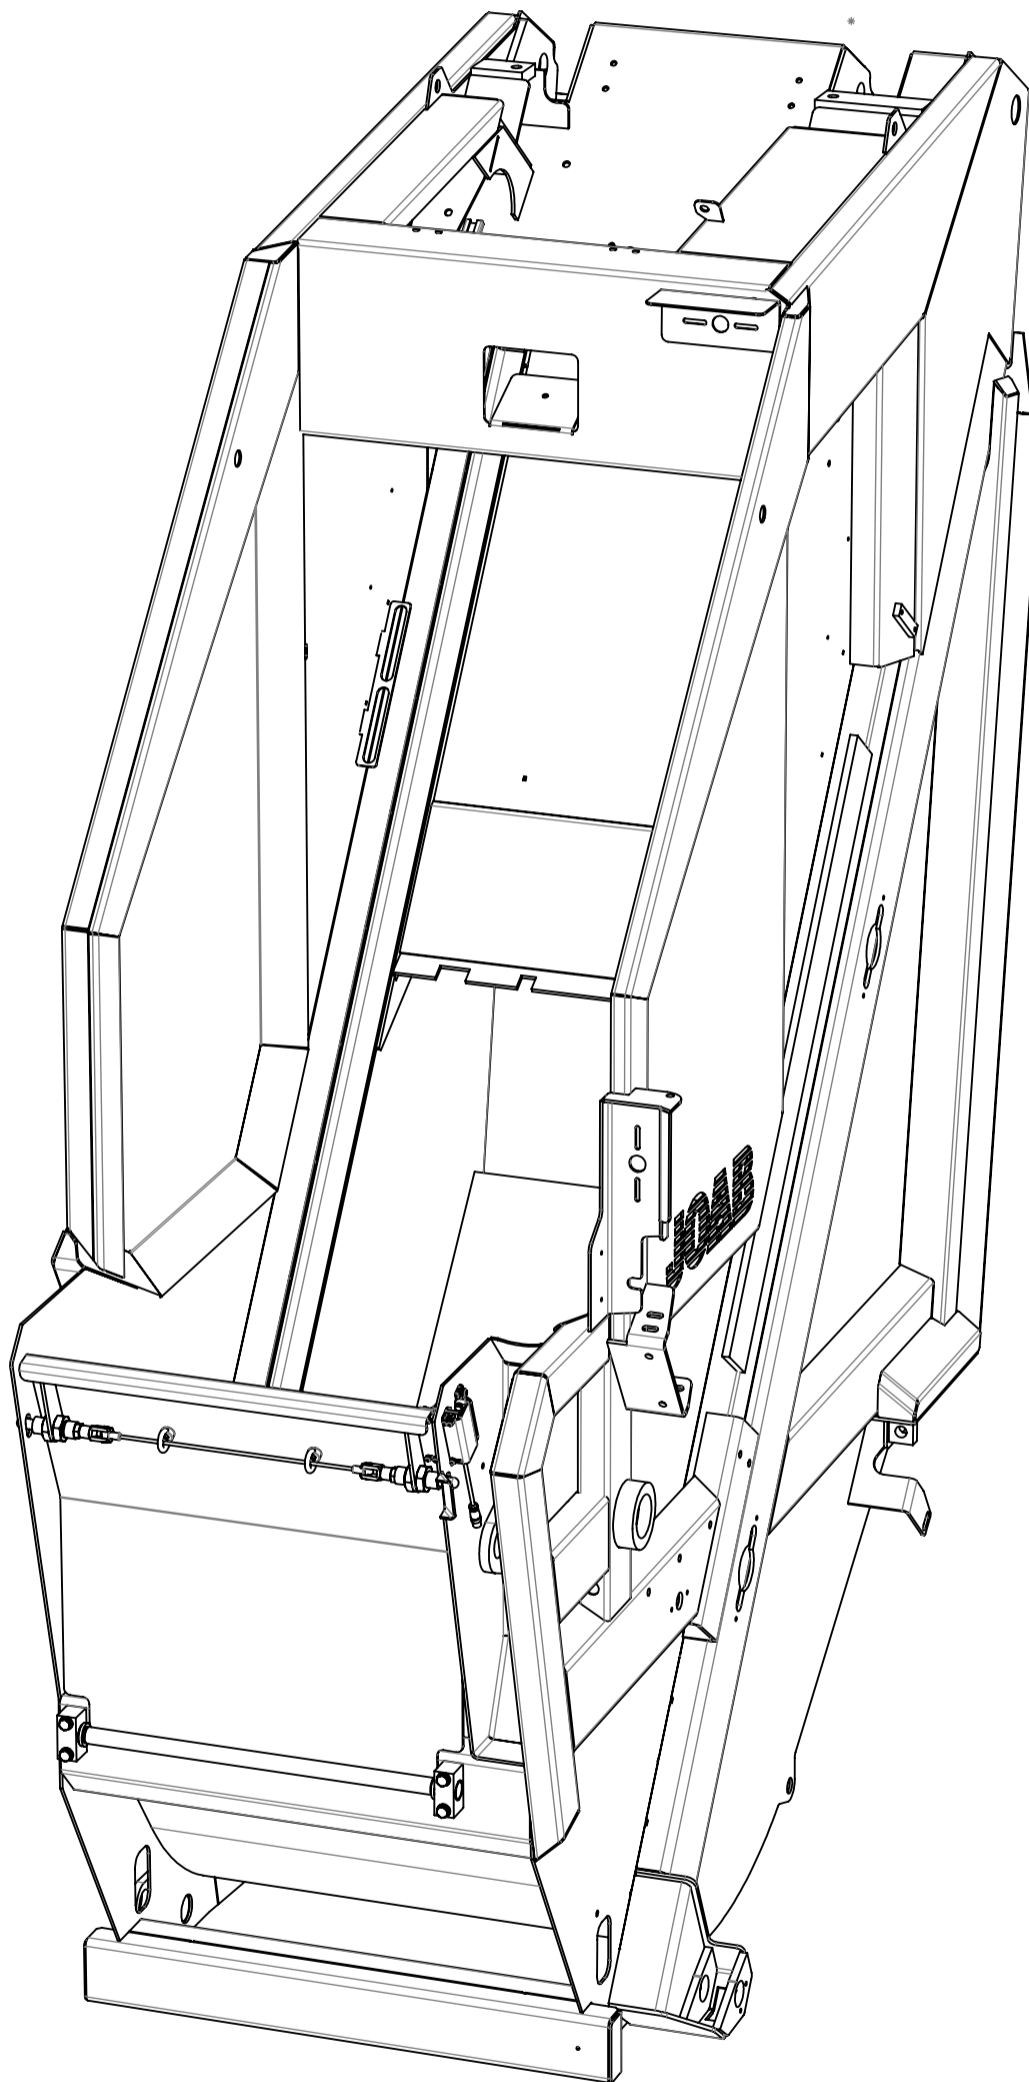

Index

Foldable Guideflap Twin Spare parts

Page 1.	Index
Page 2-3.	Fällbart spillskydd Twin bred - Foldable Guideflap Twin wide
Page 4-5.	Fällbart spillskydd Twin smal - Foldable Guideflap Twin narrow

Note! The images are for reference only.
Components marked with * contact
spare part branch.

Foldable Guideflap Twin wide Spare parts

Note! The images are for reference only.
Components marked with * contact
spare part branch.

24	Skruv	Screw	1505142	
23	Mutter	Nut	1504835	
22	Bricka	Washer	1504899	
21	Vibrationsdämpare	Damper	1506606	
20	Fäste	Bracket	1512721	
19	Låsmutter	Locking nut	1505333	
18	Skruv	Screw	1525711	1
17	Bricka	Washer	1505143	
16	Magnetgivare	Sensor	1504950	
15	Låsmutter	Locking nut	1505256	
14	Bricka	Washer	1504898	
13	Givarfäste	Sensor bracket	1509896	2
12	Givarfäste	Sensor bracket	1509897	3
11	Skruv	Screw	1505538	
10	Bricka	Washer	1504900	
9	Skruv	Screw	1505155	
8	Bricka	Washer	1504902	
7	Lyftögla	Eyebolt	1508750	
6	Bussning	Bushing	1505764	
5	Boxlåswire	Wire	1509868	2
4	Mutter	Nut	1505298	
3	Boxlås med ögla	Locking device	1507977	
2	Lagerhus	Bearing housing	1507842	
1	Spillskydd bred twin	Guideflap	1520739	
ITEM NO.	Benämning	Title	Part no	YAP.Rev

Note! The images are for reference only. Components marked with * contact spare part branch.

Foldable Guideflap Twin narrow Spare parts

Note! The images are for reference only.
Components marked with * contact
spare part branch.